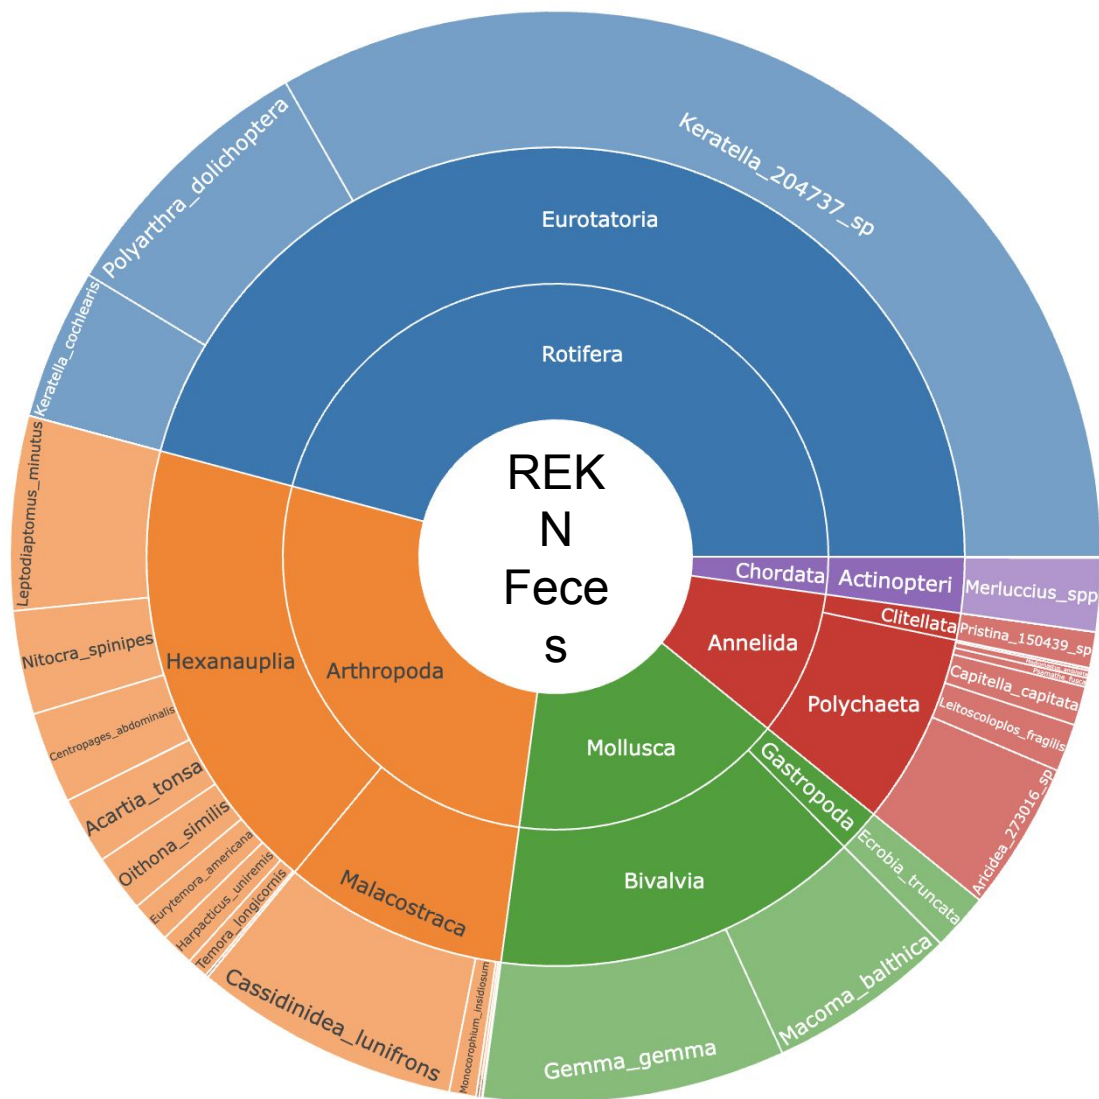

Understanding the diet of the Red Knot is biologically important

Why eDNA for Diet Assessment?

Dietary Diversity Revealed by eDNA

https://egreyavis.github.io/sunburst-plots/sunburst_plot_AKfecal_animal.html

https://egreyavis.github.io/sunburst-plots/sunburst_plot_AKsediment_animal.html