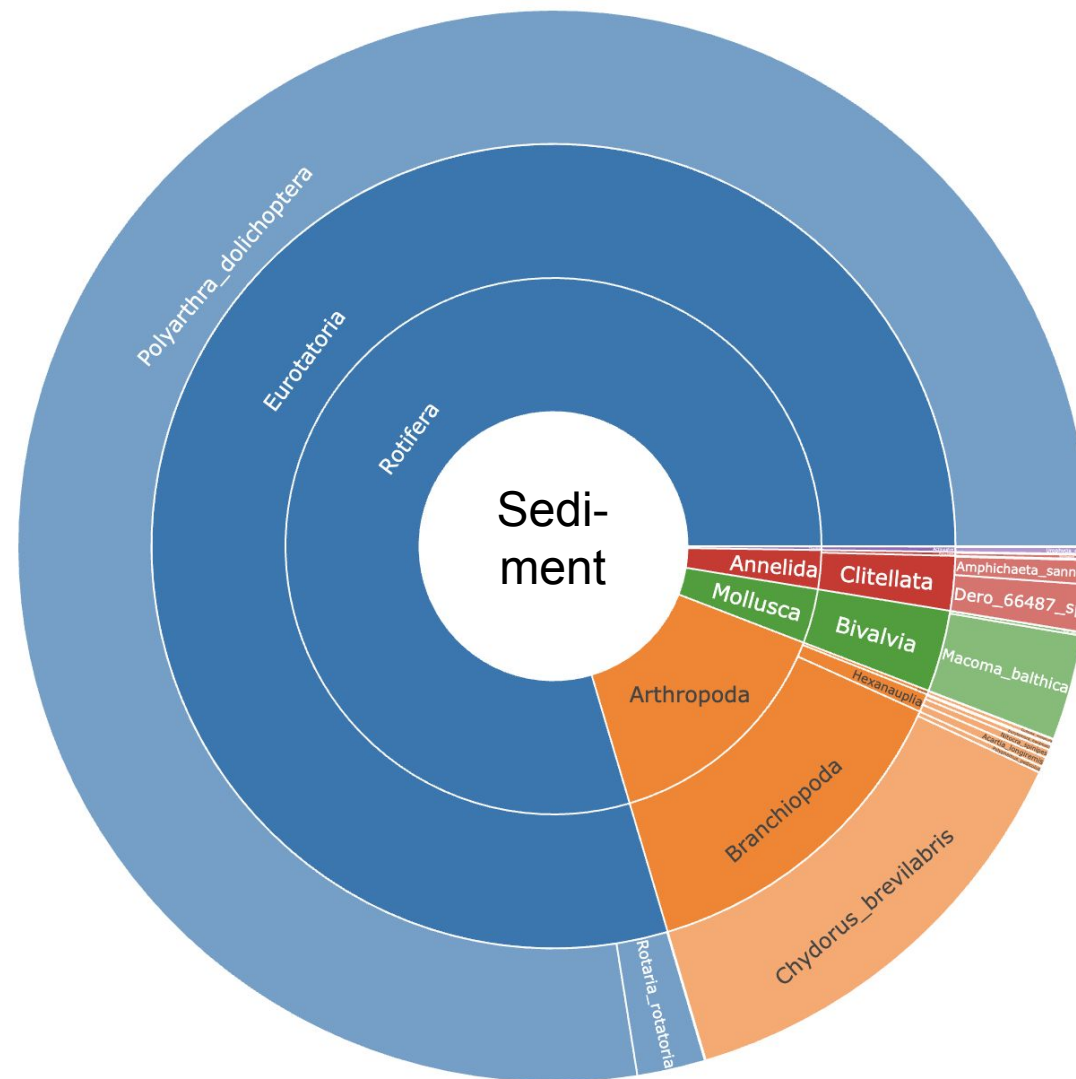

Understanding the diet of the Red Knot is biologically important

Why eDNA for Diet Assessment?

Dietary Diversity Revealed by eDNA

https://egreyavis.github.io/sunburst-plots/sunburst_plot_AKfecal_animal.html

https://egreyavis.github.io/sunburst-plots/sunburst_plot_AKsediment_animal.html